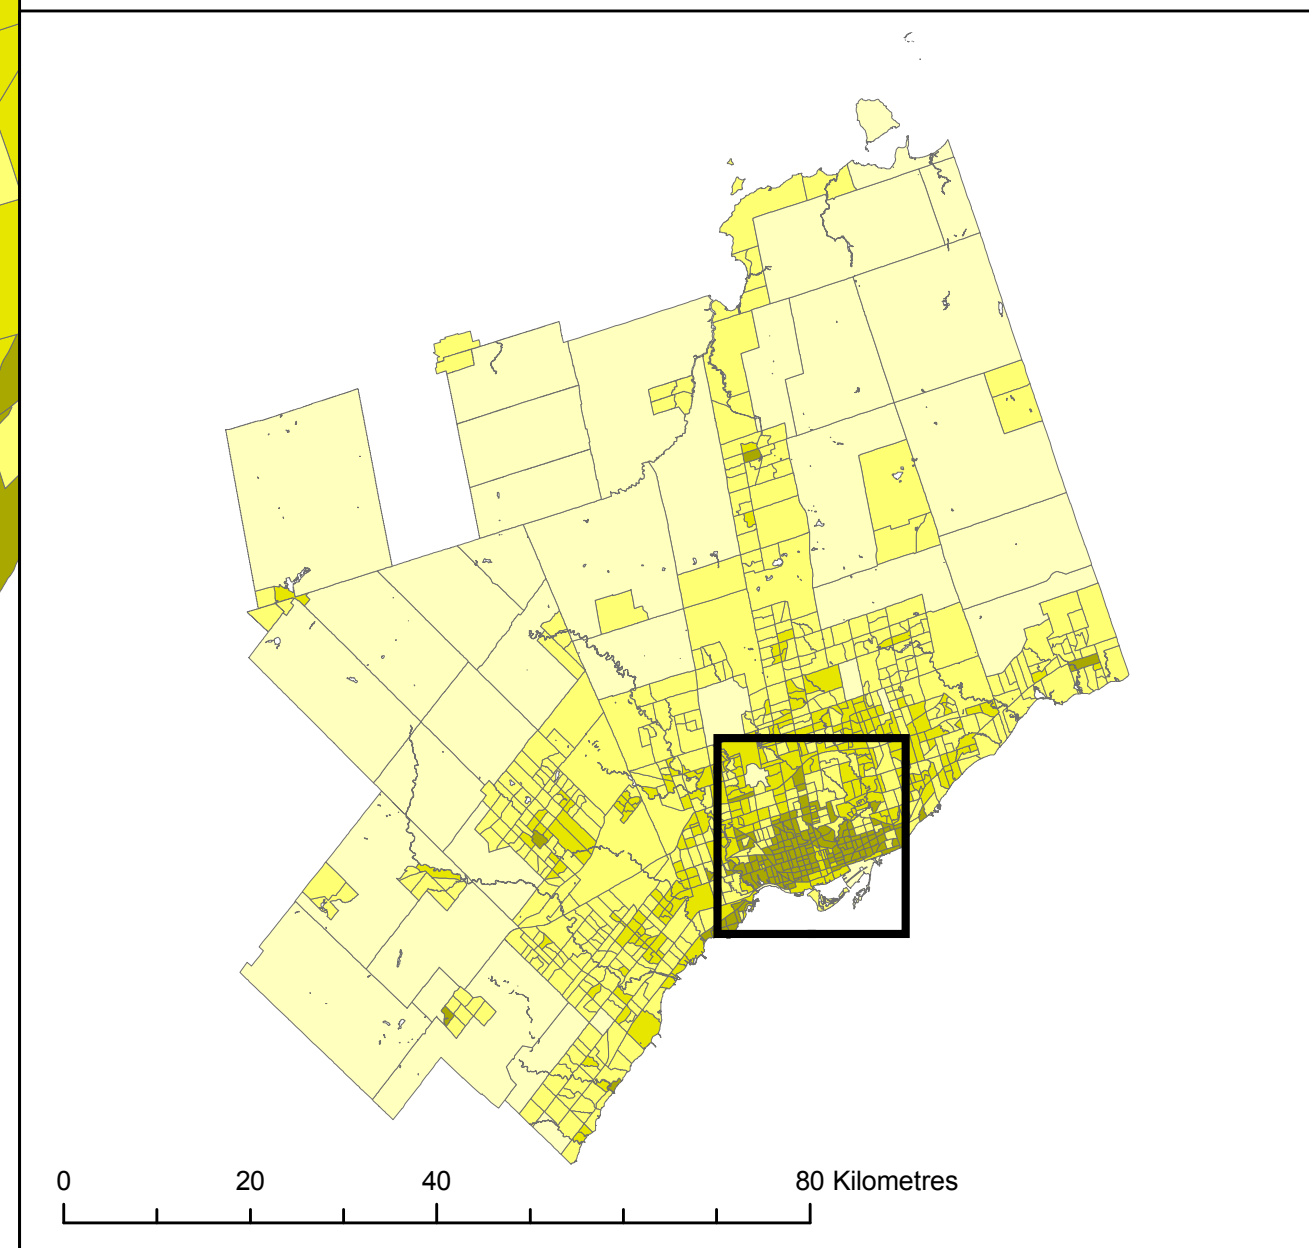

Toronto

Built Form Method

Statistics Canada | 2006 Census

Julien Sabourault, Research Assistant

Legend

- Inner City
- Inner Suburb
- Modern Suburb
- Rural

0 2.5 5 10 Kilometres

Queen's University School of Urban and Regional Planning.
Principal Investigator David Gordon