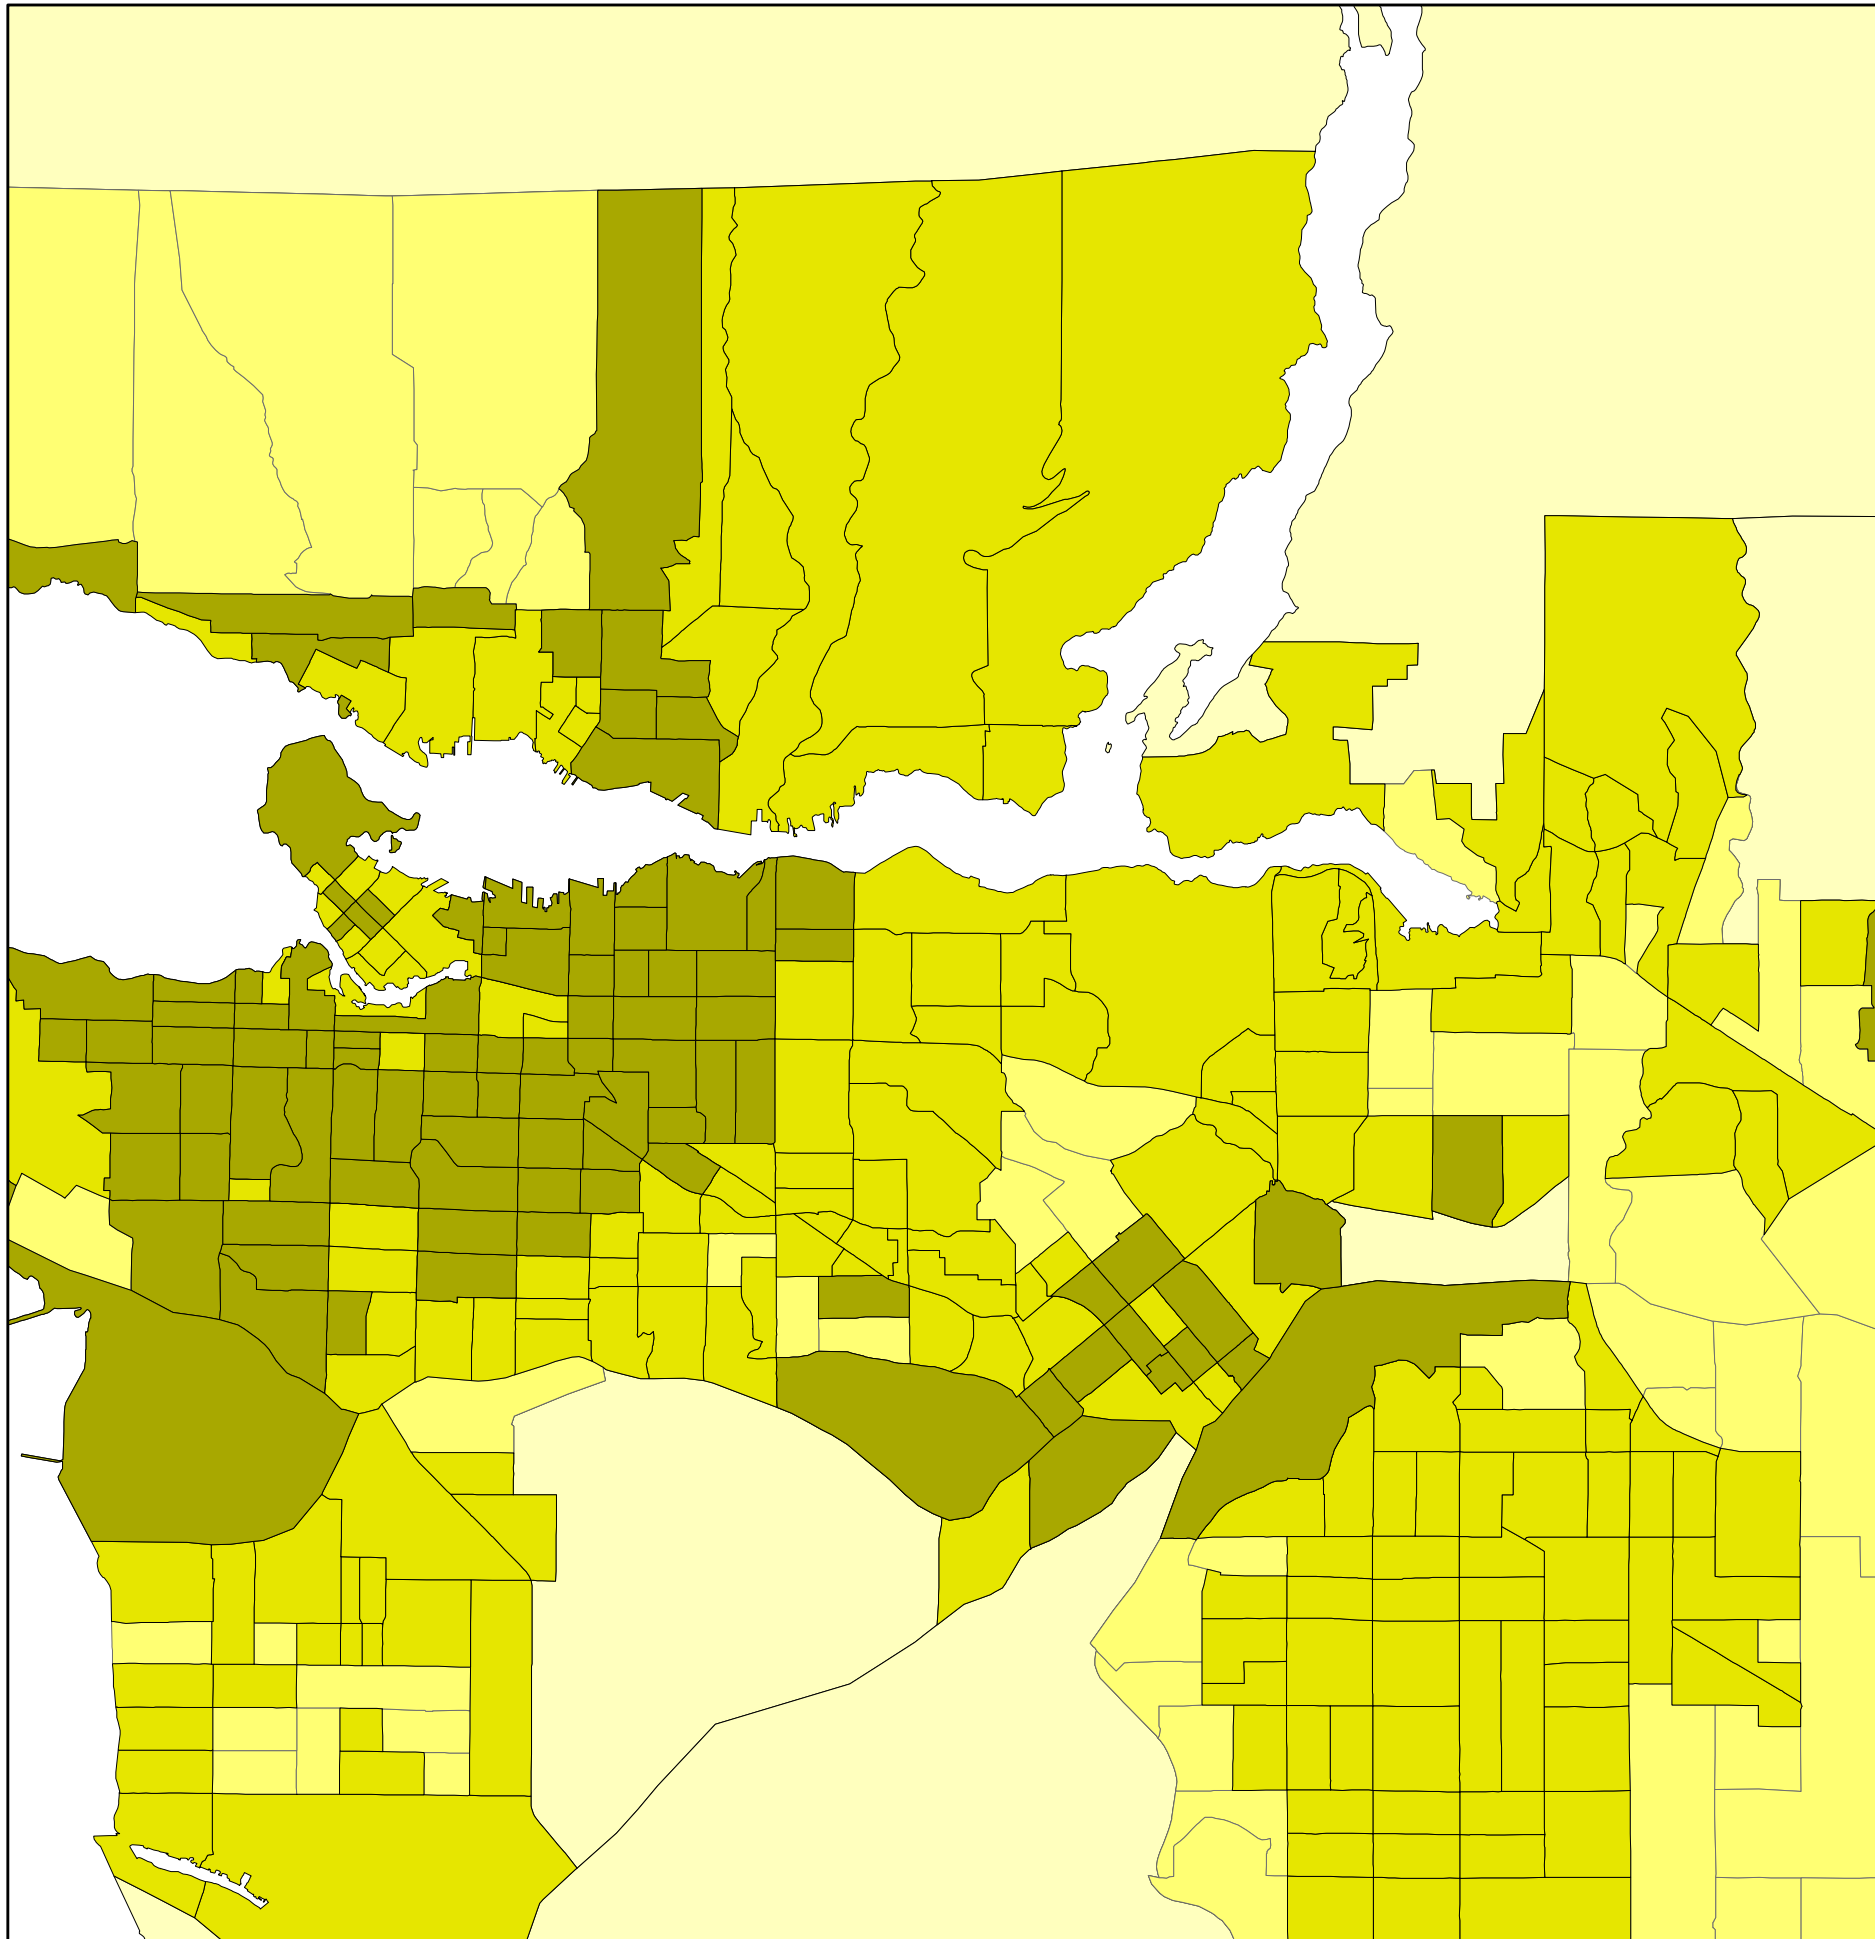

Vancouver

Built Form Method

Statistics Canada | 2006 Census

Amanda Slaunwhite, Research Assistant

Legend

- Inner City
- Inner Suburb
- Modern Suburb
- Rural

0 20 40 80 Kilometres